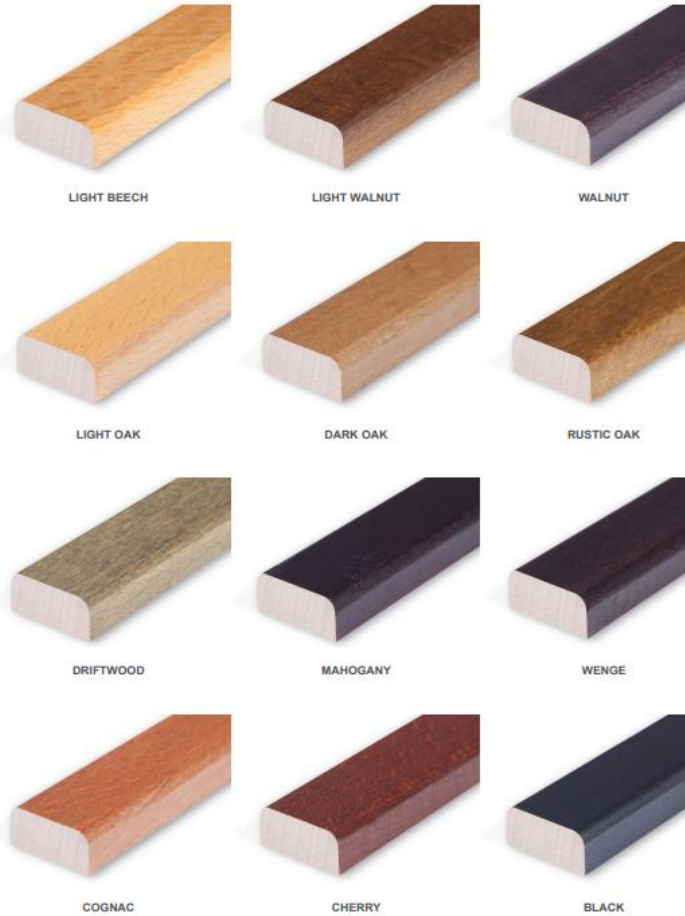

Gordona Highchair

Veneer Back/ UPH Seat

Specifications

SKU	602-046
Height (mm)	1080
Width (mm)	480
Depth (mm)	510
Seat Height (mm)	780
QTY Per Pallet	8
Weight	7.5Kg
MOQ	1
Material	Beechwood

FRAME FINISHES

VENETO FAUX LEATHERS

AVAILABLE
RAW

**FINISHED
TO ORDER**

Veneto
FAUX
LEATHER